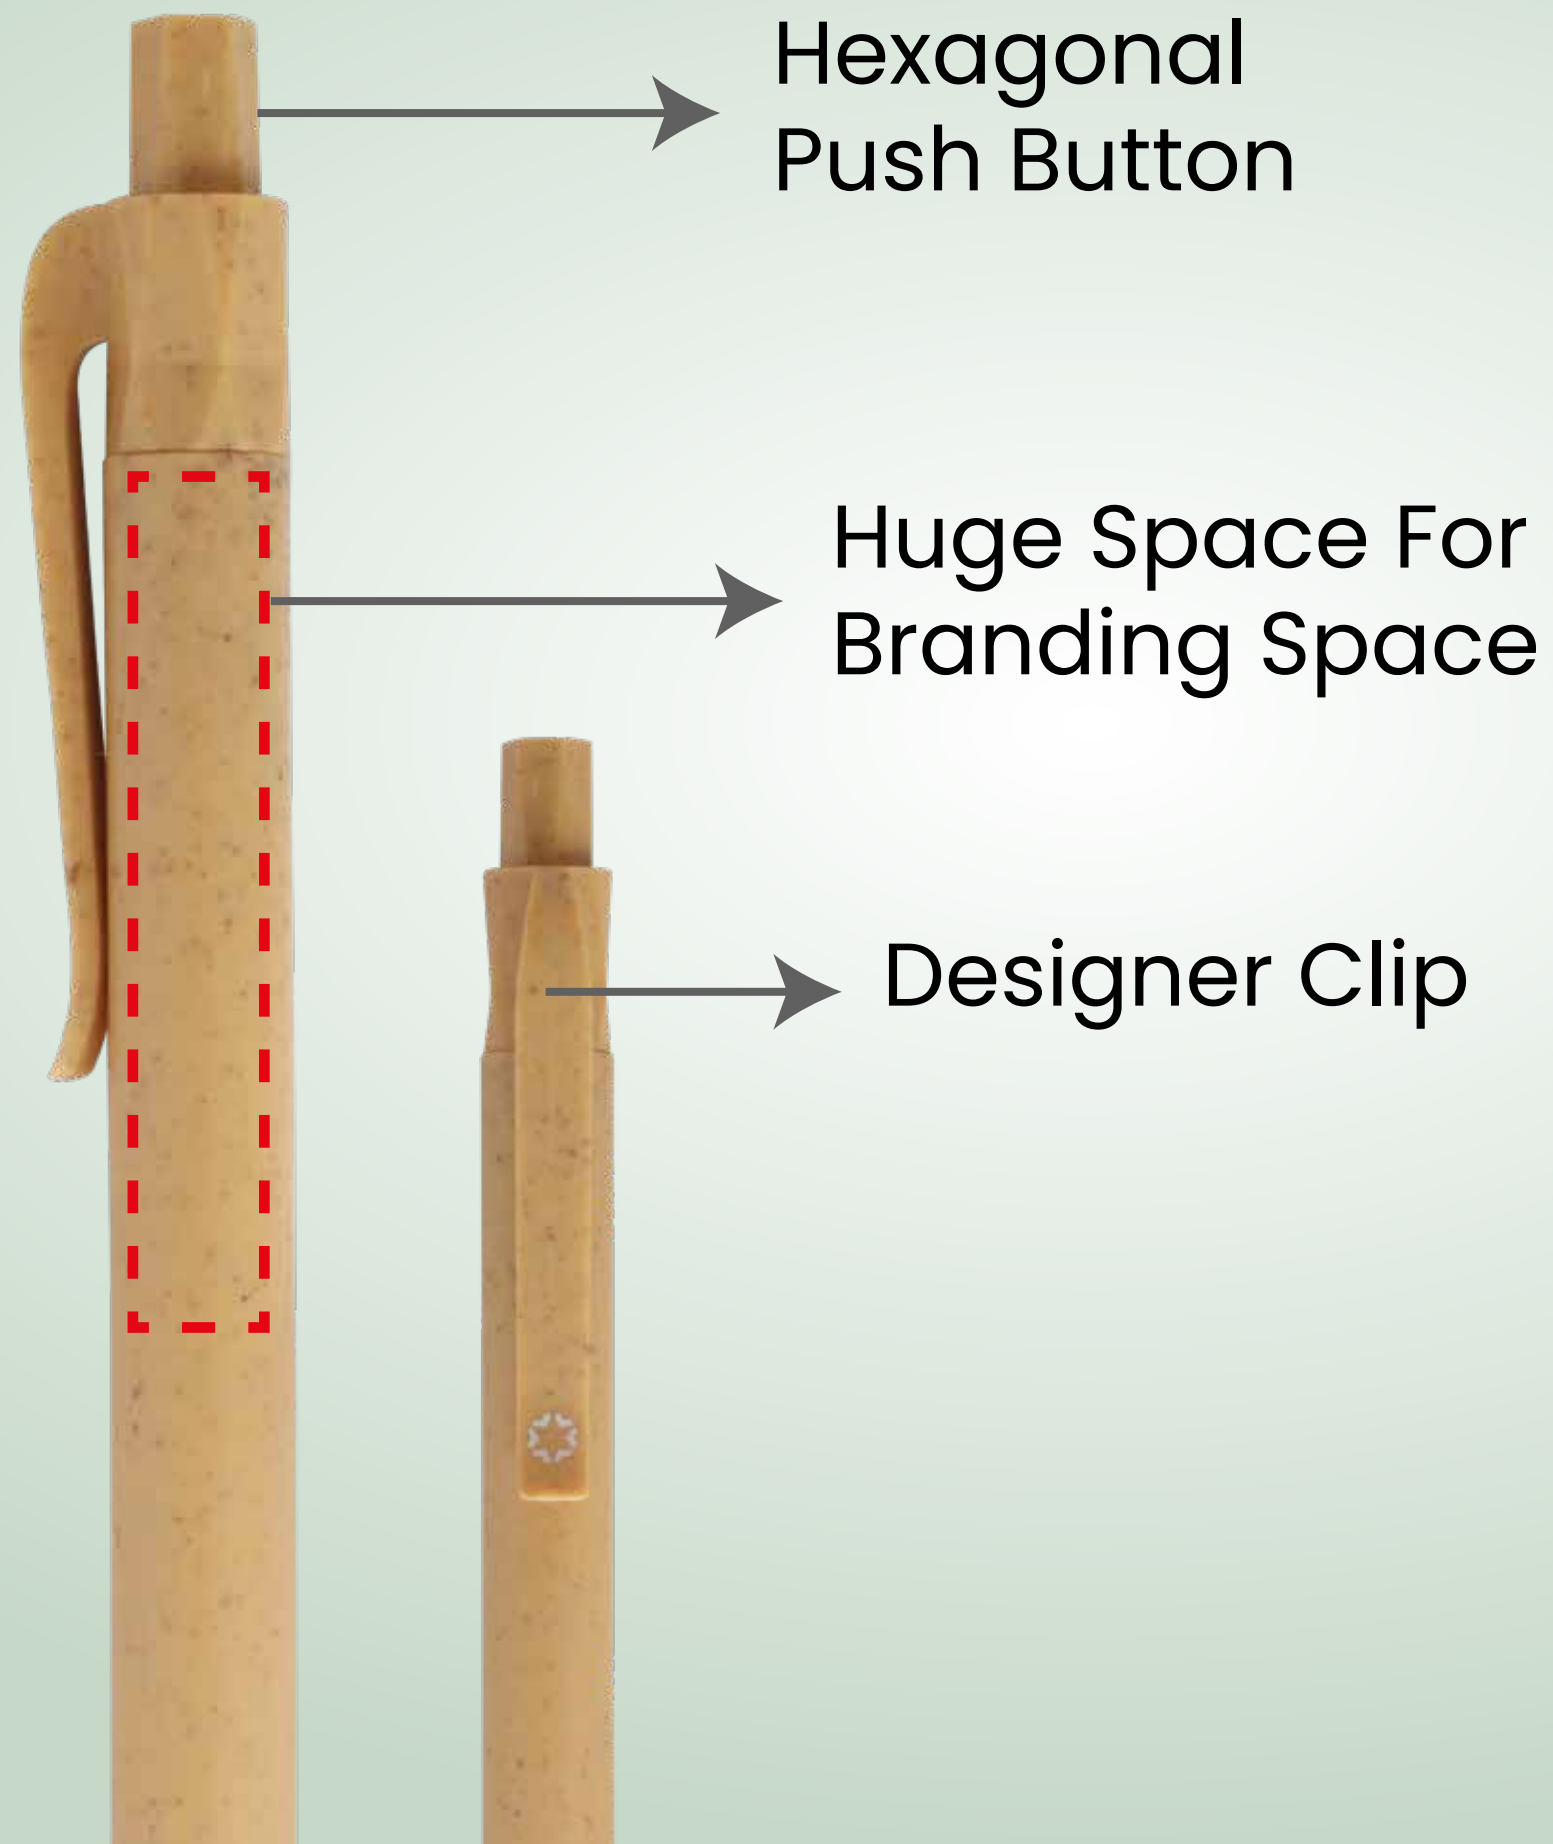

CORRAL

Wheat Straw Stalk Pen

**WHEAT
STRAW**

95% Biodegradable

Free-flowing Ink
with **0.7 mm Ball point**

Made from
Body made from Wheat Straw

Unique Design With
Solid Color Barrel

Hexagonal
Push Button