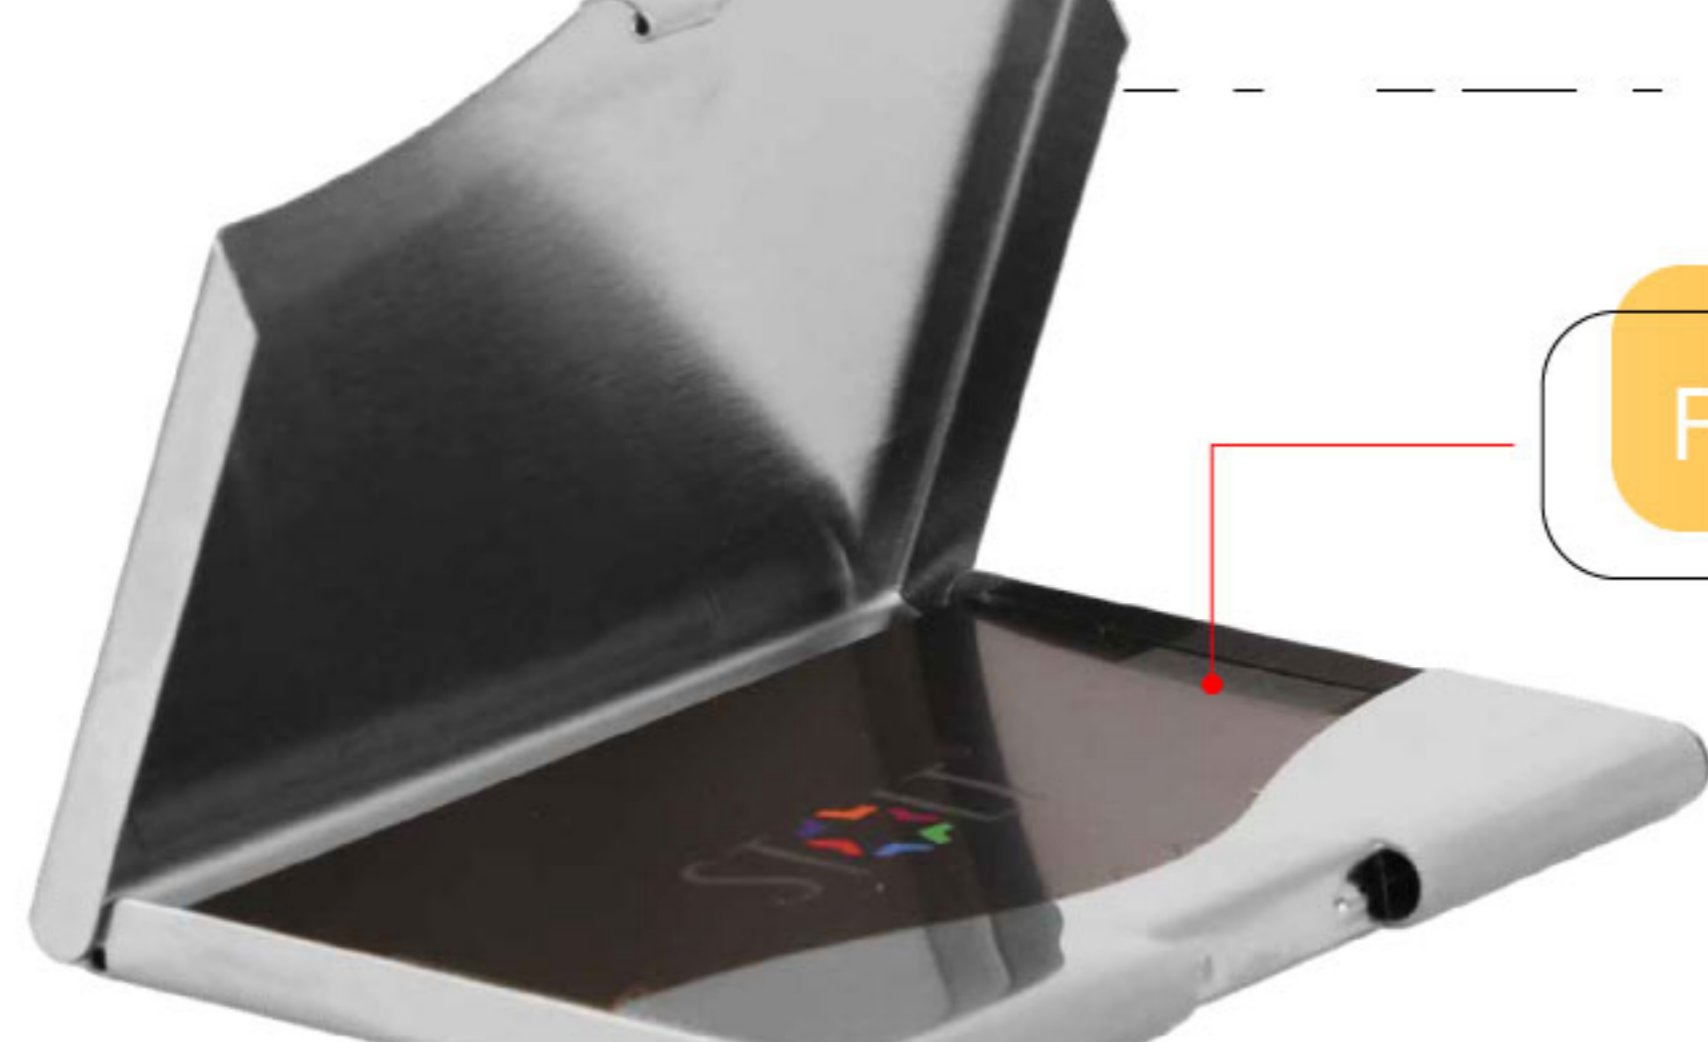

Sheet CARD HOLDER

STAINLESS STEEL BODY

FITS UPTO 15 CARDS

UNIQUE DESIGN

FRONT

Brushed Steel Finish

BACK

SLIM & COMPACT