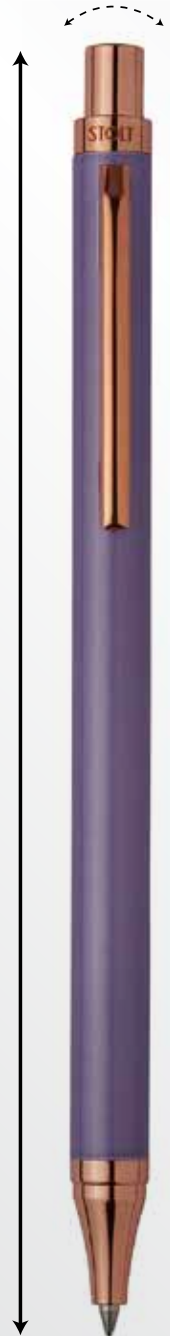

Panio

Executive Series Pens

11 mm

140 mm

Gel Ink (Black)

Click Action
Mechanism

Metal Body

0.5 mm Tip

**Unique Shaped
Holding Grip**

The image shows a purple ballpoint pen with copper-colored accents. A red dashed line highlights the unique shaped holding grip at the tip of the pen. A black arrow points from the text 'Unique Shaped Holding Grip' to this area. The pen is shown in two views: a full view and a close-up of the tip.

Copper Fittings

**Matelic Color with
Pearl Finish**

**Slim
Barrel**

Huge Space For Personalisation

Color Option

Individual Package

Carton Box For Bulk packaging

STOLT PRODUCTS