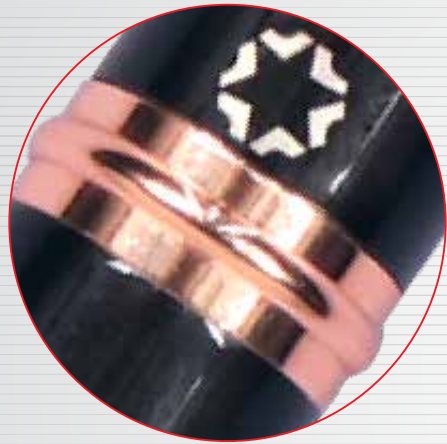

**GLAZE**  
**PEN**  
EXECUTIVE SERIES

10 mm

139 mm

0.7mm Parker Refill (Blue color)

Twist action  
Mechanism

**Metallic Color  
Glossy Finish**

Metal Body

0.7mm Tip

**Unique Shaped  
Holding Grip**

**Rose gold  
Accessories**

**Huge Space For  
Personalisation**

Individual Package

Carton Box For Bulk packaging