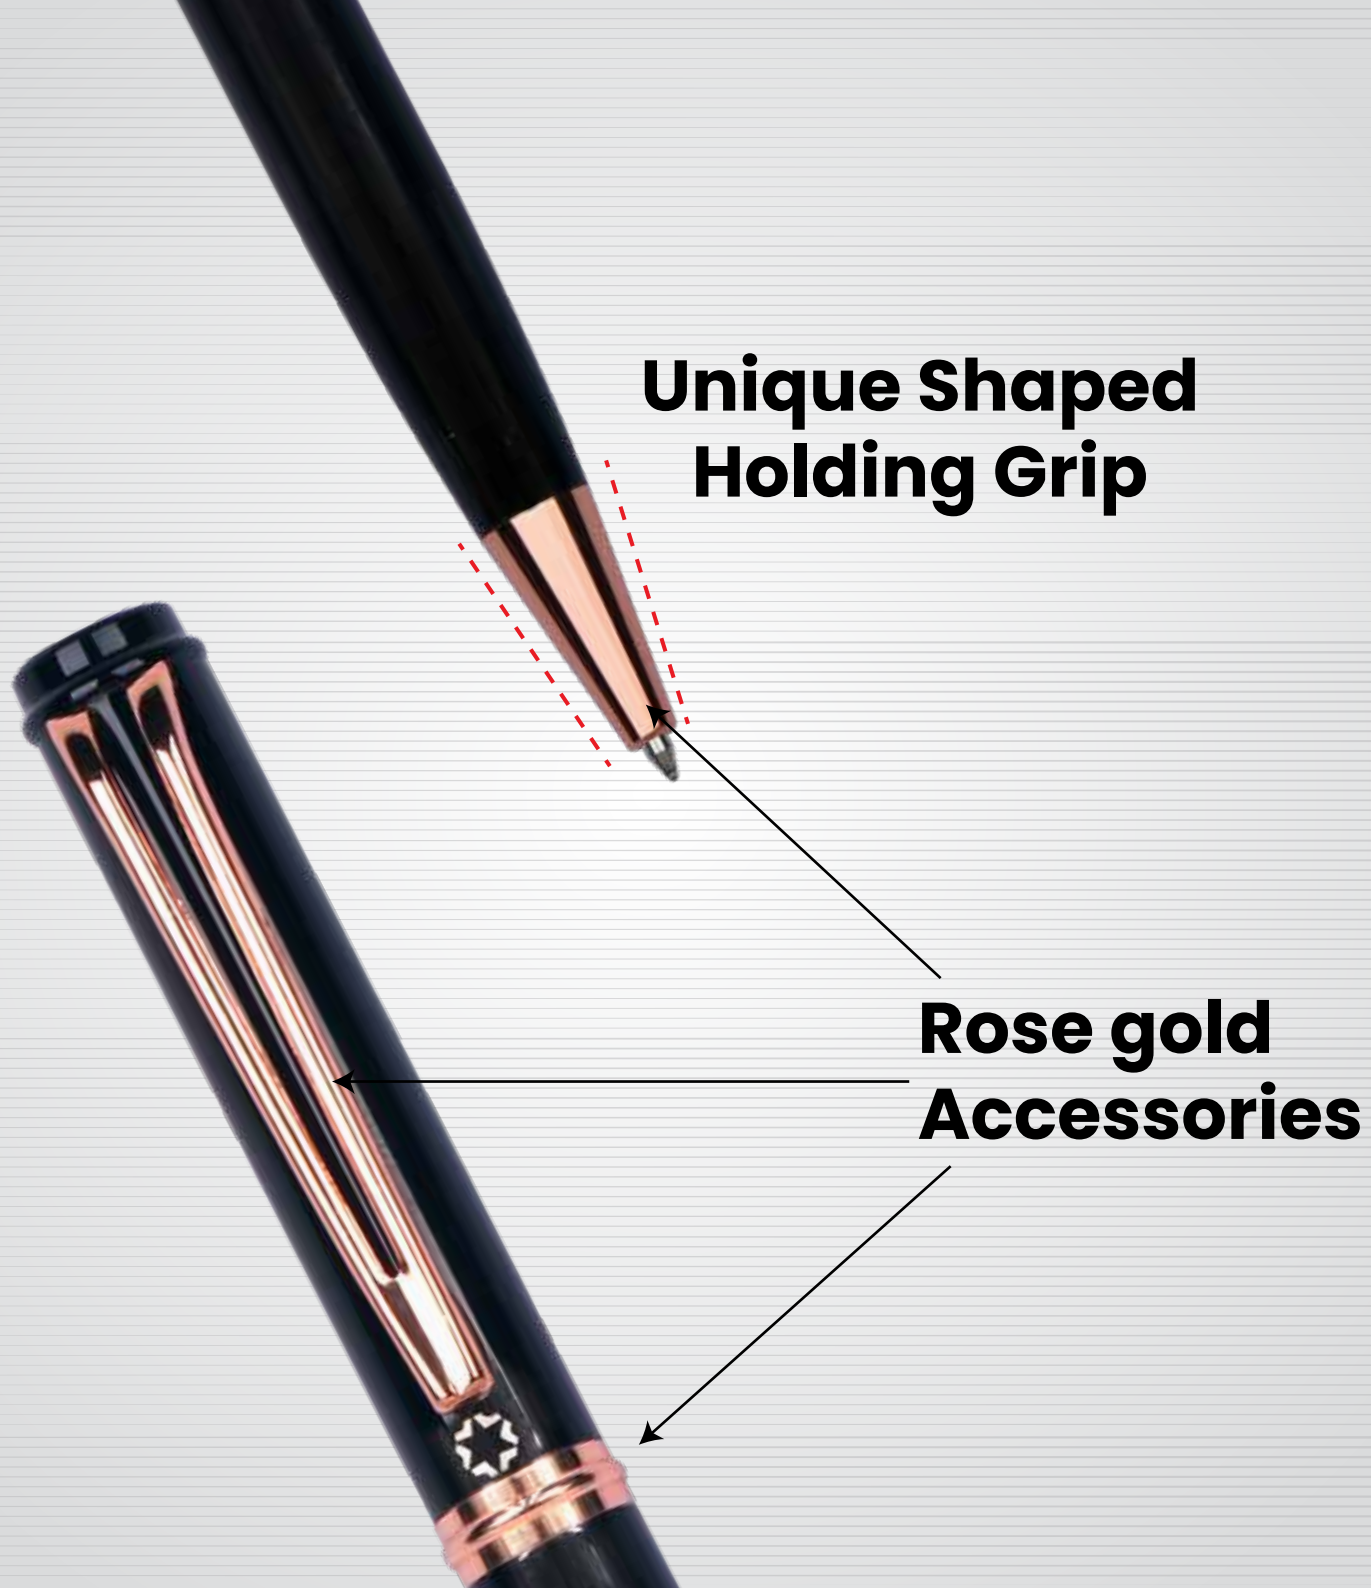

**GLAZE**  
**PEN**  
EXECUTIVE SERIES

10 mm

139 mm

0.7mm Parker Refill (Blue color)

Twist action  
Mechanism

**Metallic Color  
Glossy Finish**

Metal Body

0.7mm Tip

**Unique Shaped  
Holding Grip**

**Rose gold  
Accessories**

**Huge Space For  
Personalisation**

Individual Package

Carton Box For Bulk packaging