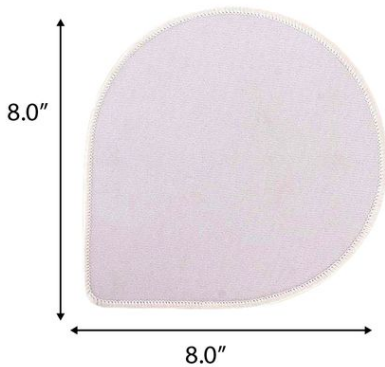

LEAF

MOUSE MAT

SERIES:
ESSENTIAL

MRP: ₹ 265.00/-

Scan QR Code
To Download
Brochure

HIGH QUALITY
ANTI-SKID RUBBER

EDGE LINING TO PROTECT
FROM PEELING

3MM
THICKNESS

PACKAGING

INDIVIDUAL
PACKAGING

BULK PACKAGING

SKU ID: LEAF ES WH 01

MADE FOR
India

www.stolt.in