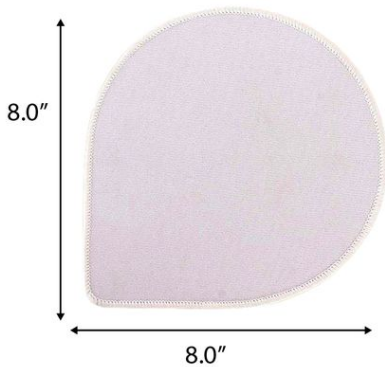

Scan QR Code
To Download
Brochure

HIGH QUALITY
ANTI-SKID RUBBER

EDGE LINING TO PROTECT
FROM PEELING

3MM
THICKNESS

PACKAGING

INDIVIDUAL
PACKAGING

BULK PACKAGING

SKU ID: LEAF ES WH 01