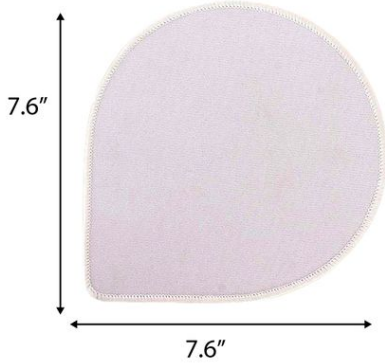

www.stolt.in

NEW **LEAF**
MOUSE MAT

SERIES:
ESSENTIAL

MRP: ₹ 265.00/-

Scan QR Code
To Download
Brochure

HIGH QUALITY
ANTI-SKID RUBBER

EDGE LINING TO PROTECT
FROM PEELING

5MM
THICKNESS