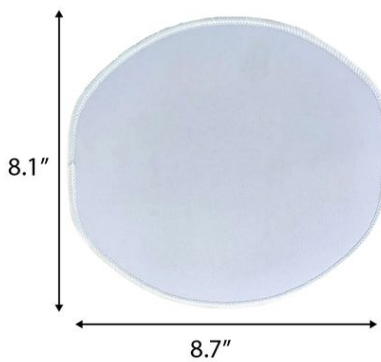

OVVAL

MOUSE MAT

SERIES:
ESSENTIAL

MRP: ₹ 265.00/-

Scan QR Code
To Download
Broucher

HIGH QUALITY
ANTI-SKID RUBBER

EDGE LINING TO PROTECT
FROM PEELING

3MM
THICKNESS

PACKAGING

INDIVIDUAL
PACKAGING

BULK PACKAGING

SKU ID: OVAL ES WH 01

MADE FOR
India

www.stolt.in