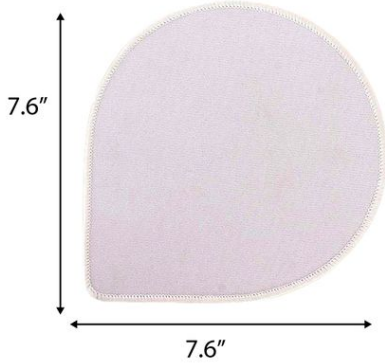

Scan QR Code  
To Download  
Brochure

HIGH QUALITY  
ANTI-SKID RUBBER

EDGE LINING TO PROTECT  
FROM PEELING

5MM  
THICKNESS

PACKAGING

INDIVIDUAL  
PACKAGING

BULK PACKAGING

SKU ID: LEAF ES WH 01