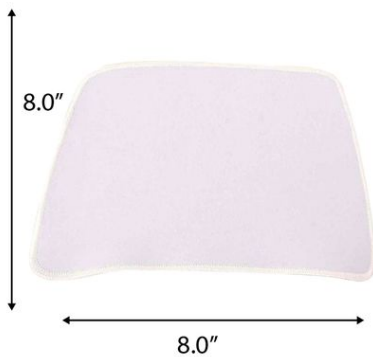

TRAPEZOID

MOUSE MAT

SERIES:
ESSENTIAL

MRP: ₹ 265.00/-

Scan QR Code
To Download
Brochure

HIGH QUALITY
ANTI-SKID RUBBER

EDGE LINING TO PROTECT
FROM PEELING

3MM
THICKNESS

PACKAGING

INDIVIDUAL
PACKAGING

BULK PACKAGING

SKU ID: TRAPEZOID ES WH 01

MADE FOR
India

www.stolt.in