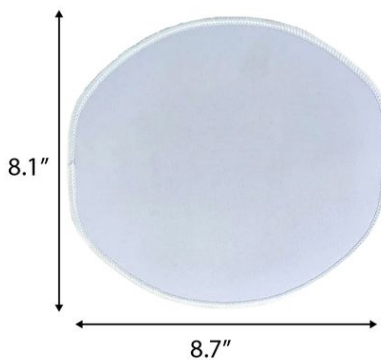

OVAL

MOUSE MAT

SERIES:
ESSENTIAL

MRP: ₹ 265.00/-

Scan QR Code
To Download
Brochure

HIGH QUALITY
ANTI-SKID RUBBER

EDGE LINING TO PROTECT
FROM PEELING

3MM
THICKNESS

PACKAGING

INDIVIDUAL
PACKAGING

BULK PACKAGING

SKU ID: OVAL ES WH 01

MADE FOR
India

www.stolt.in