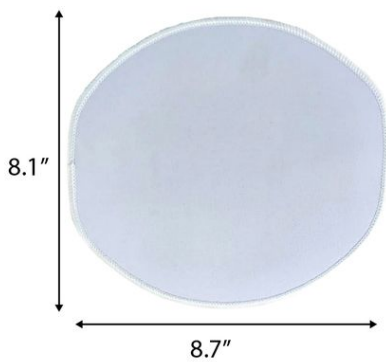

OVVAL

MOUSE MAT

SERIES:
ESSENTIAL

MRP: ₹ 265.00/-

Scan QR Code
To Download
Broucher

HIGH QUALITY
ANTI-SKID RUBBER

EDGE LINING TO PROTECT
FROM PEELING

3MM
THICKNESS

PACKAGING

INDIVIDUAL
PACKAGING

BULK PACKAGING

SKU ID: OVAL ES WH 01

MADE FOR
India

www.stolt.in