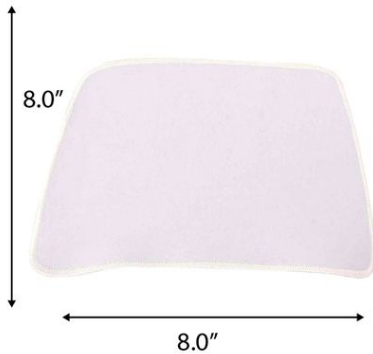

EDGE LINING TO PROTECT
FROM PEELING

3MM
THICKNESS

PACKAGING

INDIVIDUAL
PACKAGING

BULK PACKAGING

SKU ID: OVAL ES WH 01

MADE FOR
India

www.stolt.in

SERIES:
ESSENTIAL

MRP: ₹ 265.00/-

Scan QR Code
To Download
Brochure

HIGH QUALITY
ANTI-SKID RUBBER

EDGE LINING TO PROTECT
FROM PEELING

3MM
THICKNESS

PACKAGING

INDIVIDUAL
PACKAGING