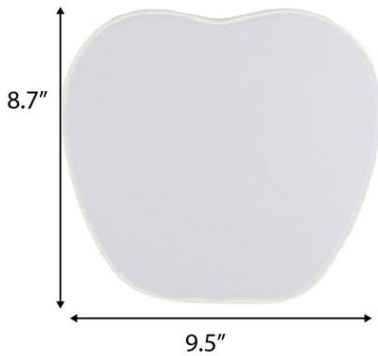

MOUSE MATS

APPLE

MRP: ₹ 265.00/-

Scan QR Code
Download
Brochure

MOUSE MAT

SERIES:
ESSENTIAL

HIGH QUALITY
ANTI-SKID RUBBER

EDGE LINING TO PROTECT
FROM PEELING

5MM
THICKNESS

PACKAGING

INDIVIDUAL
PACKAGING

BULK PACKAGING

SKU ID: APPLE ES WH 01

MADE FOR
India

www.stolt.in

ELIPSE MOUSE MAT